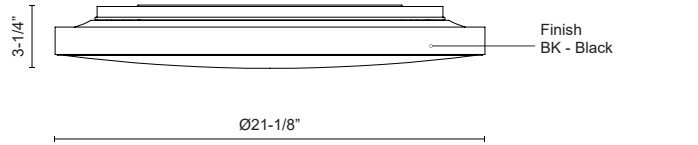

FM43522-BK
 Black

DESCRIPTION

Circular steel base with polymeric body, frosted acrylic lens, glossy body and matte painted base

SPECIFICATION DETAILS

Fixture Dimensions	D21-1/8" x H3-1/4"
Light Source	AC LED Module
Wattage	45W
Total Lumens	3765lm
Delivered Lumens	BK-2795lm*
Voltage	120V
Color Temperature	3000K
CRI (Ra)	90CRI
Optional Color Temps	2700K - 5000K Available, Minimum Order Quantities Apply
LED Rated Life	50,000 hours
Dimming	100% - 10%, ELV Dimmer (Not Included)
Diffuser Details	Frosted acrylic diffuser
Location	Dry
Mounting Style	All Orientation; Ceiling and Wall;
CEC Title 24 JA8	Yes, JA8-2022
Energy Star Certified	Energy Star Compliant
Paint Finish	BK01